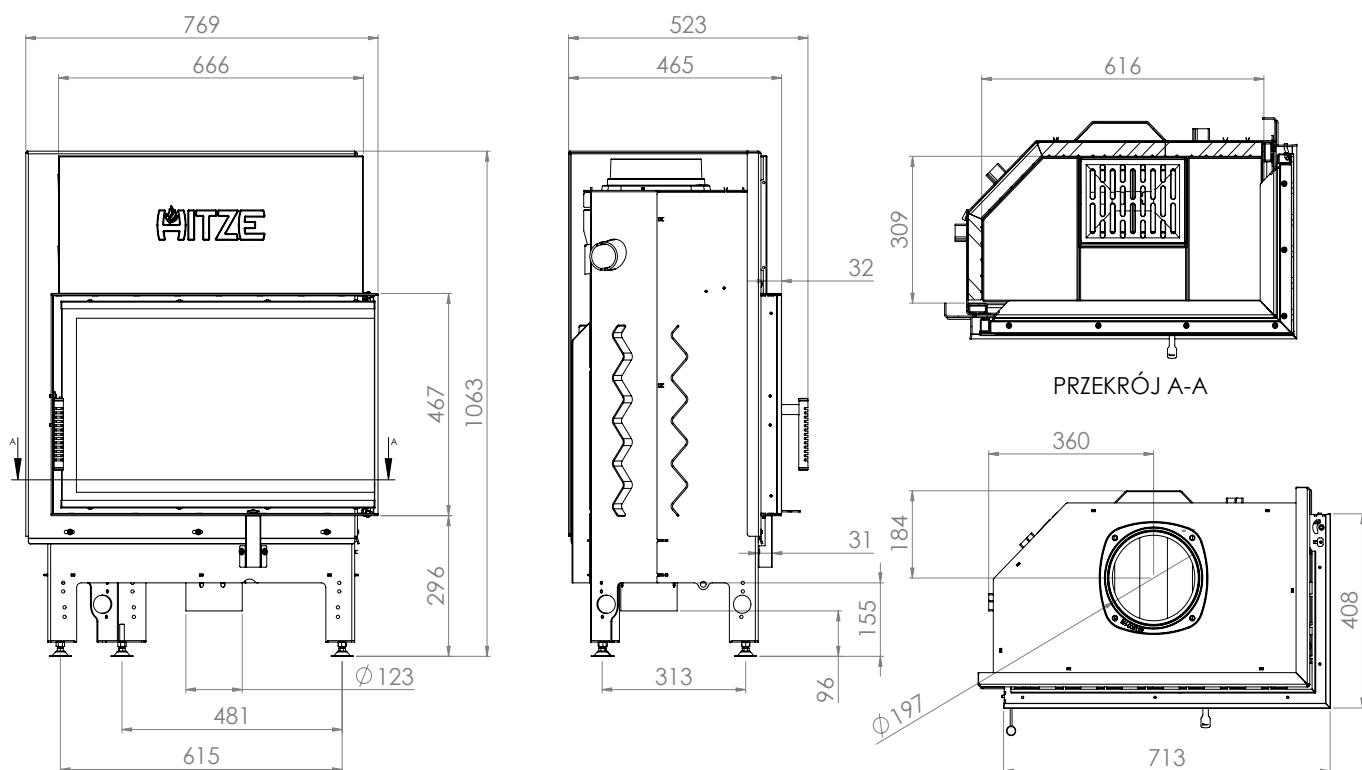

ALBERO

AL14.R.H.D